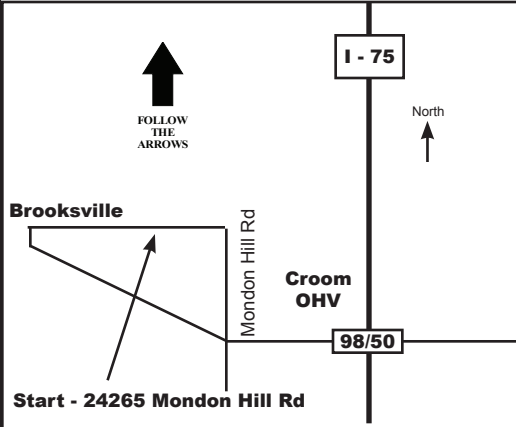

The Suncoast Trail Blazers proudly presents the

Coyote Kill Hare Scrambles

January 19 & 20 2008

Saturday Schedule

Signup 7:30 AM - 10:30 AM
Quad Practice 9:30 AM - 10:00 AM
Bike Practice 10:00 AM - 10:30 AM
(Saturday classes only)
Riders Meeting 10:45 AM

Race 1 Pee wee C 11:00 AM - 11:15 AM
Race 2 Pee wee B 11:20 AM - 11:35 PM
Race 3 Pee wee A 11:40 PM - 12:00 PM
Race 4 12:30 PM - 2:00 PM
Row 1 - Mini A
Row 2 - Mini B
Row 3 - Mini C
Row 4 - 65A
Row 5 - 65B
Row 6 - 65C

Race 5 2:00 PM - 3:30 PM
Row 1 - Evolution A
Row 2 - Junior A
Row 3 - Junior B
Row 4 - Evolution B
Row 5 - Vintage
Row 6 - Beginner 2
Row 7 - Beginner 1

Race 6 3:30 PM - 5:00 PM
Row 1 - Quad AA
Row 2 - Quad A Open, Quad A 0-400
Row 3 - Quad B Open
Row 4 - Quad B 0-400
Row 5 - Veteran Quad
Row 6 - Senior Quad, Super Senior Quad
Row 7 - Quad C Open
Row 8 - Quad C 0-400
Row 9 - Women Quad, Golden Girls Quad

Sunday Schedule

Signup 3:30 - 5:30 PM Saturday
7:30 AM - 10:30 AM Sunday
Practice 8:30 AM - 9:30 AM
Riders Meeting 10:00 AM

Race 1 10:30 AM - 12:30 PM
Row 1 - Vet A, Senior A
Row 2 - Super Senior A, Master A
Row 3 - Vet B
Row 4 - Senior B
Row 5 - Super Senior B, Women A
Row 6 - Vet C
Row 7 - Senior C
Row 8 - Super Senior C
Row 9 - Master B, Golden Master
Row 10 - Master C, Women B

Race 2 1:00 PM - 3:00 PM
Row 1 - AA
Row 2 - A Open
Row 3 - A-250, A200
Row 4 - B Open
Row 5 - B-250
Row 6 - B-200
Row 7 - C Open
Row 8 - C-250
Row 9 - C-200

Entry Fees:
Pee wees $20
All others $45

Gate Fee $10 - Good all weekend gates open 3 PM Friday

Spark Arrestors are required for all competition machines, except Pee wees.

96db MAX sound limit for all Tether switches are required for all Quads

YOU WILL BE INSPECTED NO PASS, NO REFUND!

FTR transponders are required for scoring. They are available at signup for $20

**Riders are responsible for correct colors, numbers and letters - see chart at right.
Riders and guests are responsible for following all FTR rules.**

**FTR MEMBERSHIP REQUIRED - AVAILABLE AT SIGN UP!!
Questions? Call Mike Belle 813-503-0942**

Name _____ Class _____ Bike# _____
Address _____ City _____ State _____ Zip _____
FTR# _____ Age _____ Make M/C _____ CC _____
Phone number _____

Class	Color	Ltr
JR A (86-125cc 2 stk & 126-	Black	A
JR B 250cc 4 stk age13-16)	Black	B
Mini A (0-85cc 19" age 9-14)	White	A
Mini 85 B (0-85cc 17" age 9-14)	White	B
Mini 85 C (0-85cc 17" age 9-14)	White	C
65 A (51-65cc age 8-12)	Green	A
65 B (51-65cc age 8-12)	Green	B
65 C (51-65cc age 8-12)	Green	C
Pee wee A (50cc auto thru age 8)	any	A
Pee wee B (50cc auto thru age 8)	any	B
Pee wee C (50cc auto thru age 8)	any	C
Beginner 1 (0-200cc age 13+)	White	T
Beginner 2 (201- Open age 13+)	White	X

If you ride in a class above you are NOT allowed to ride on Sunday

Vintage (pre 1975 age 13+)	White	V
Evolution A (pre 1988 air cool)	Yellow	A
Evolution B (drum bks age 13+)	Yellow	B
Quad AA (age 16+)	White	AA
Quad Open A (age 16+)	White	A
Quad 0-400A (age 16+)	Yellow	A
Quad Open B (age 16+)	White	B
Quad 0-400 B (age 16+)	Yellow	B
Quad Open C (age 16+)	White	C
Quad 0-400 C (age 16+)	Yellow	C
Veterans Quad (age 35+)	Red	
Senior Quad (age 40+)	Black	
Super Senior Quad (age 45+)	Black	X
Women Quad (age 16+)	Blue	
Golden Girls Quad (age 40+)	Blue	G

Sunday

AA (age 13+)	Red	AA
A 200 (age 13+)	Black	A
A 250 (age 13+)	Green	A
A Open (age 13+)	Yellow	A
B 200 (age 13+)	Black	B
B 250 (age 13+)	Green	B
B Open (age 13+)	Yellow	B
C 200 (age 13+)	Black	C
C 250 (age 13+)	Green	C
C Open (age 13+)	Yellow	C
Vet A (age 35+)	Red	A
Vet B (age 35+)	Red	B
Vet C (age 35+)	Red	C
SR A (age 40+)	Green	A
SR B (age 40+)	Green	B
SR C (age 40+)	Green	C
SSR A (age 45+)	White	A
SSR B (age 45+)	White	B
SSR C (age 45+)	White	C
Master A (age 50+)	Blue	A
Master B (age 50+)	Blue	B
Master C (age 50+)	Blue	C
Golden Master (age 58+)	Blue	G
Women A (age 13+)	Yellow	A
Women B (age 13+)	Yellow	B

100907

CLUB USE ONLY

SCTB $ _____ FTR $ _____ TRAN $ _____ T-SHIRT $ _____ TOTAL $ _____